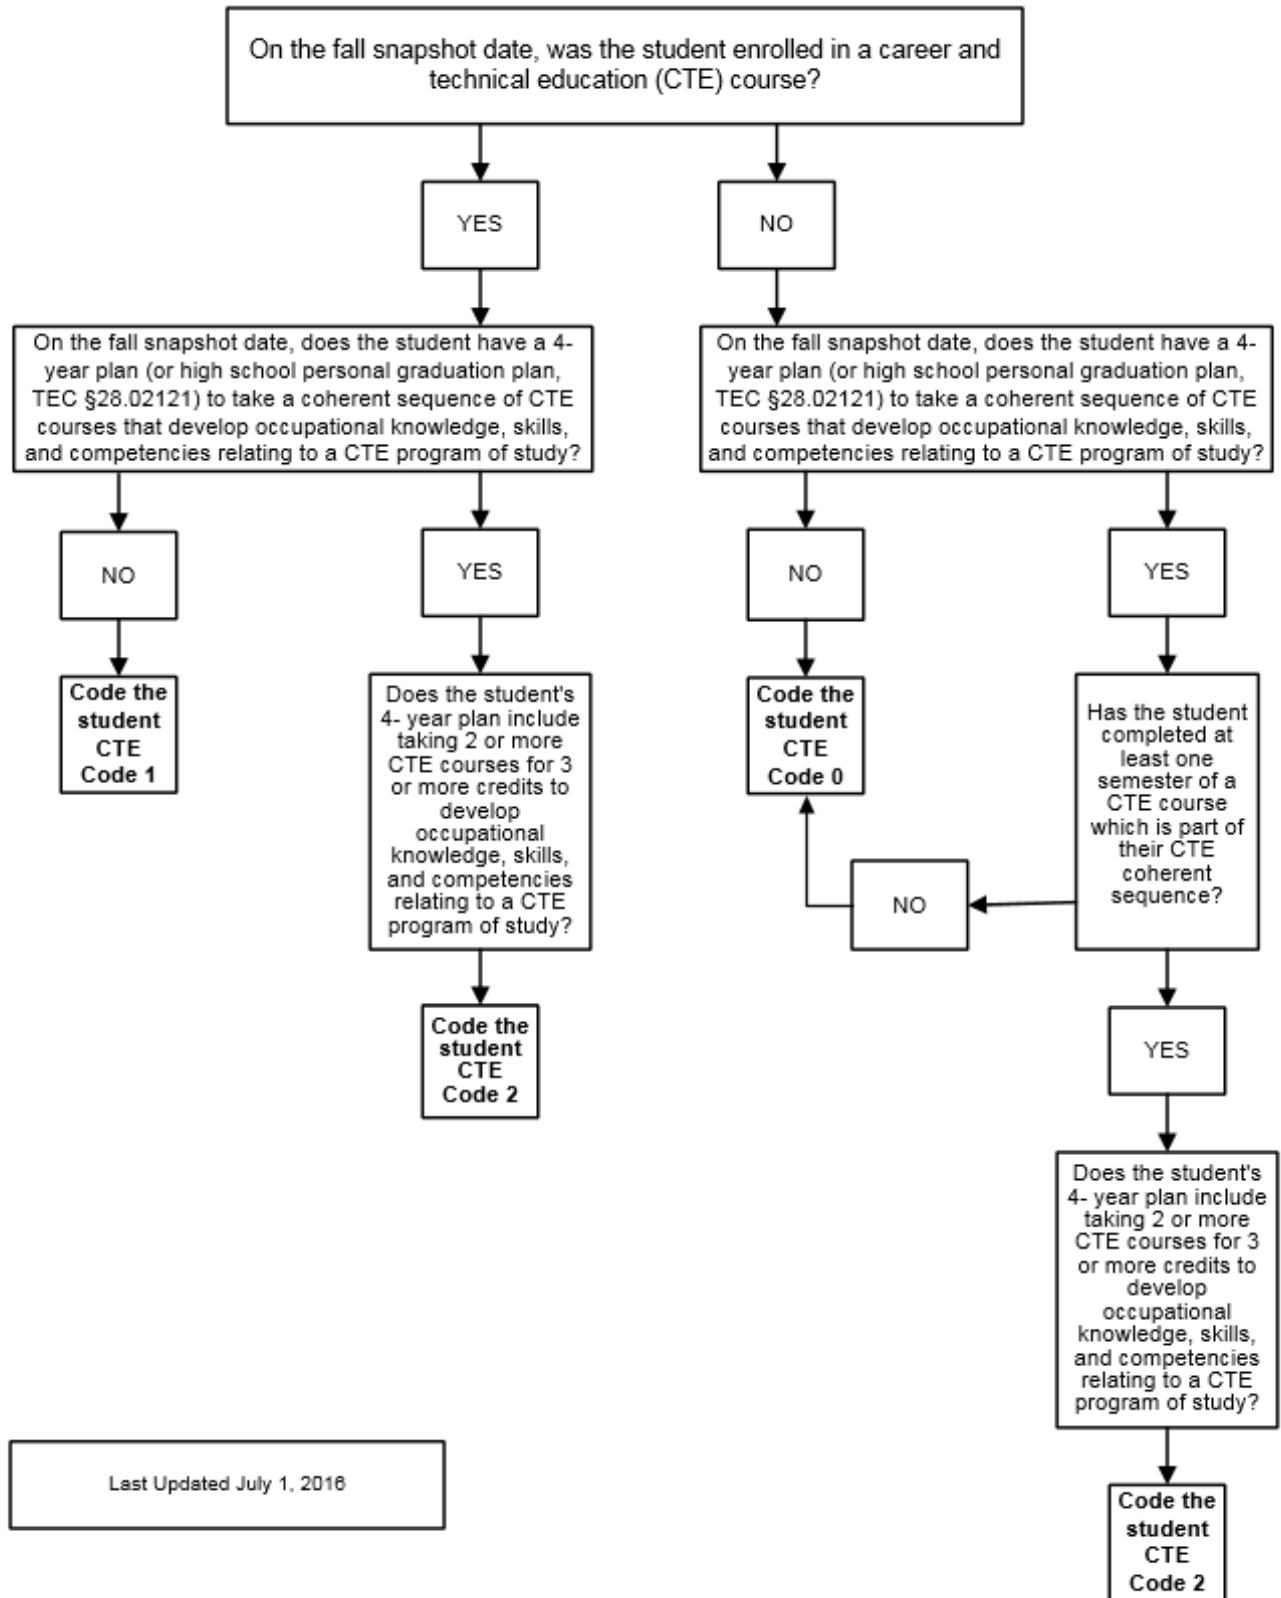

**Career and Technical Education Indicator Code  
 PEIMS Fall Snapshot Decision Chart (E0031)**

### Career and Technical Education Indicator Code Summer Submission Decision Chart (E0031)